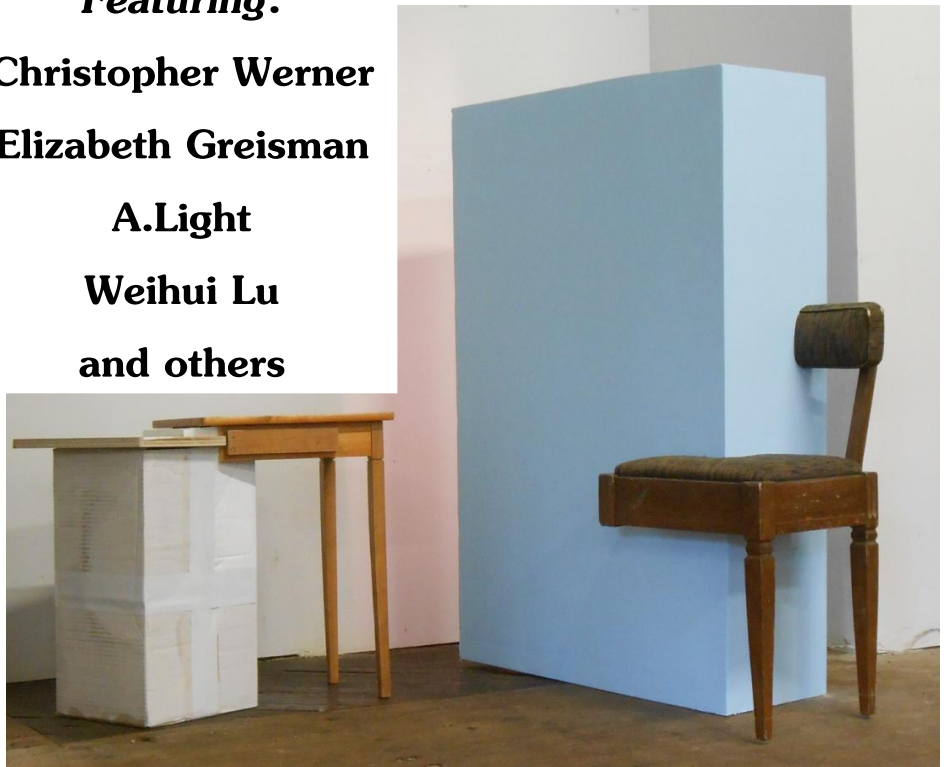

Featuring:

Christopher Werner

Elizabeth Greisman

A.Light

Weihui Lu

and others